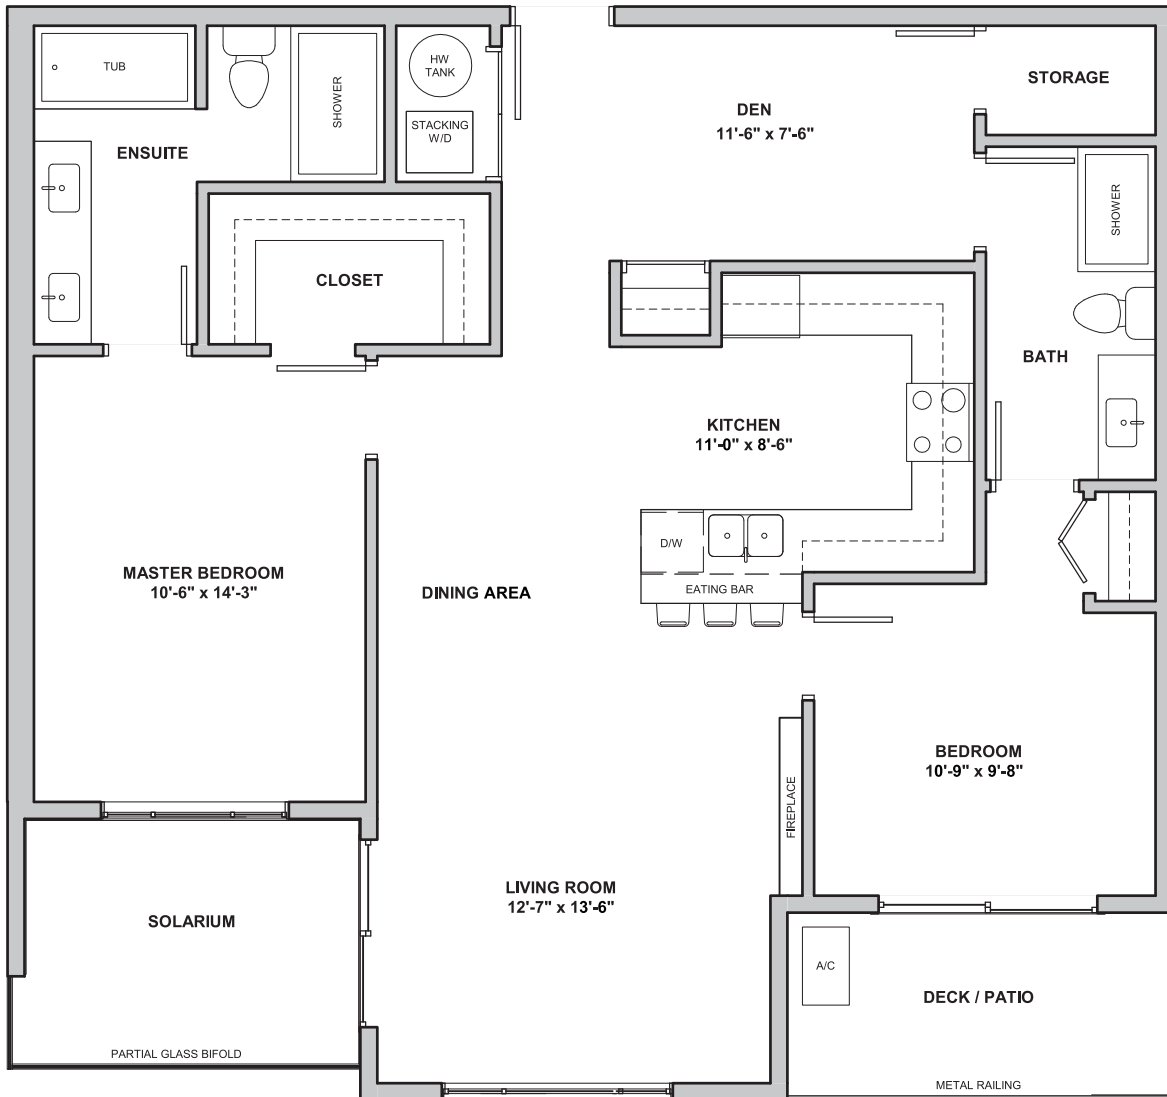

MOUNTAINVIEW
LANE

A3 PLAN

Luxury 2 Bedroom & Den
Suite 1131 sq ft
+ Solarium 77 + Patio 74 sq ft
Total area 1208 sq ft

Square footage is computer calculated measured from exterior party walls with room sizes based on plans which may differ from architectural drawings. Finished room sizes may change slightly and should be verified if important to the buyer. The developer reserves the right to make modifications and / or changes to the plans during construction.