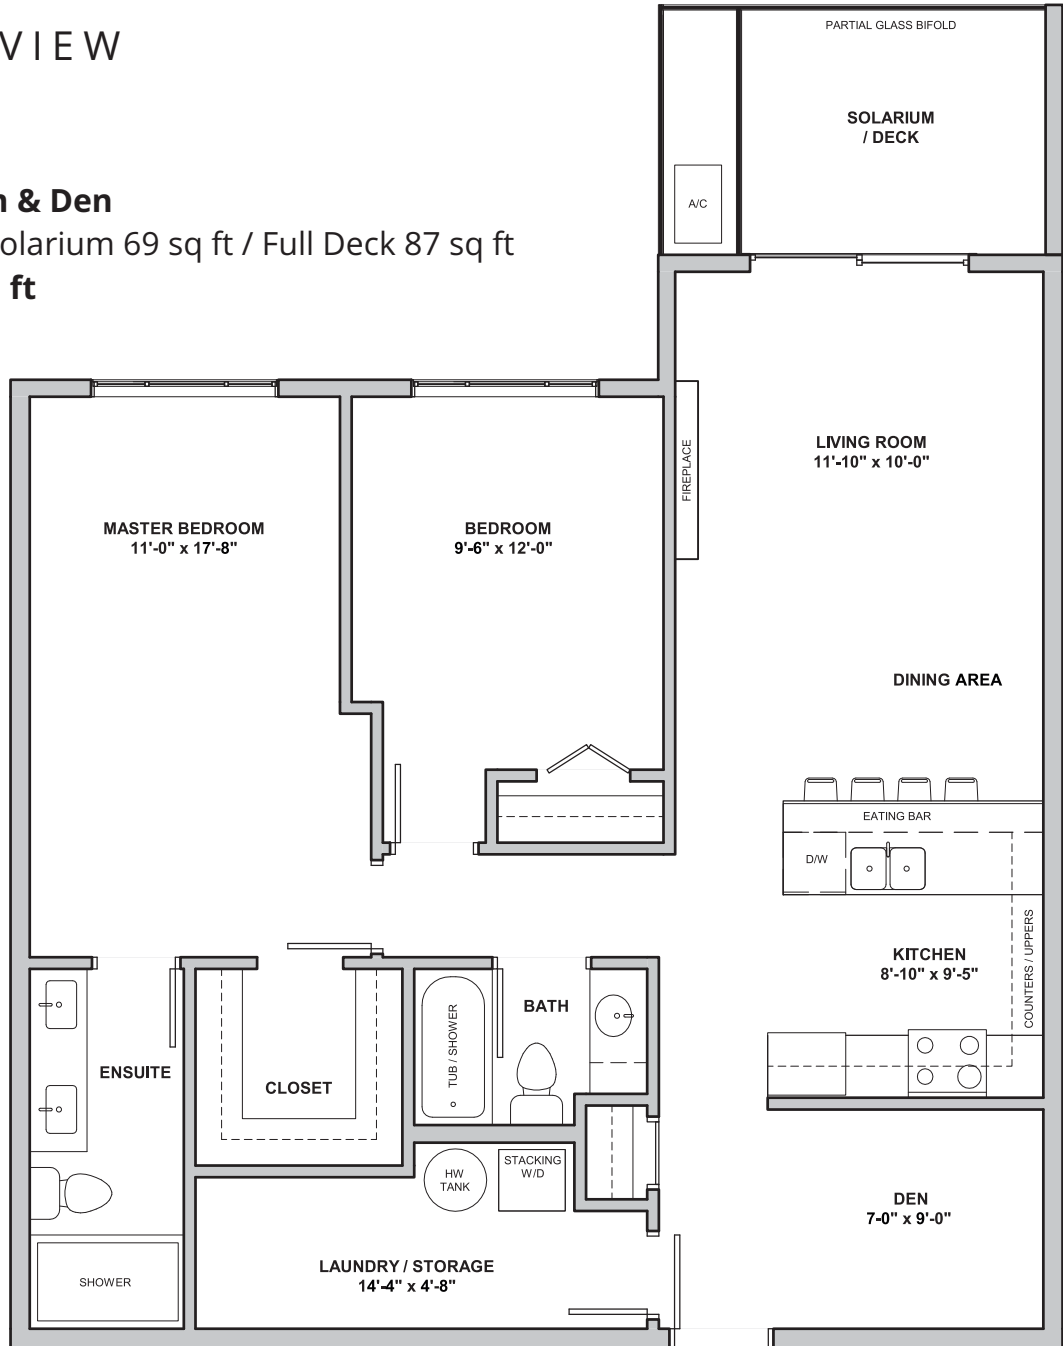

A2 PLAN

MOUNTAINVIEW LANE

Luxury 2 Bedroom & Den

Suite 1102 sq ft + Solarium 69 sq ft / Full Deck 87 sq ft

Total area 1171 sq ft

Square footage is computer calculated measured from exterior party walls with room sizes based on plans which may differ from architectural drawings. Finished room sizes may change slightly and should be verified if important to the buyer. The developer reserves the right to make modifications and / or changes to the plans during construction.